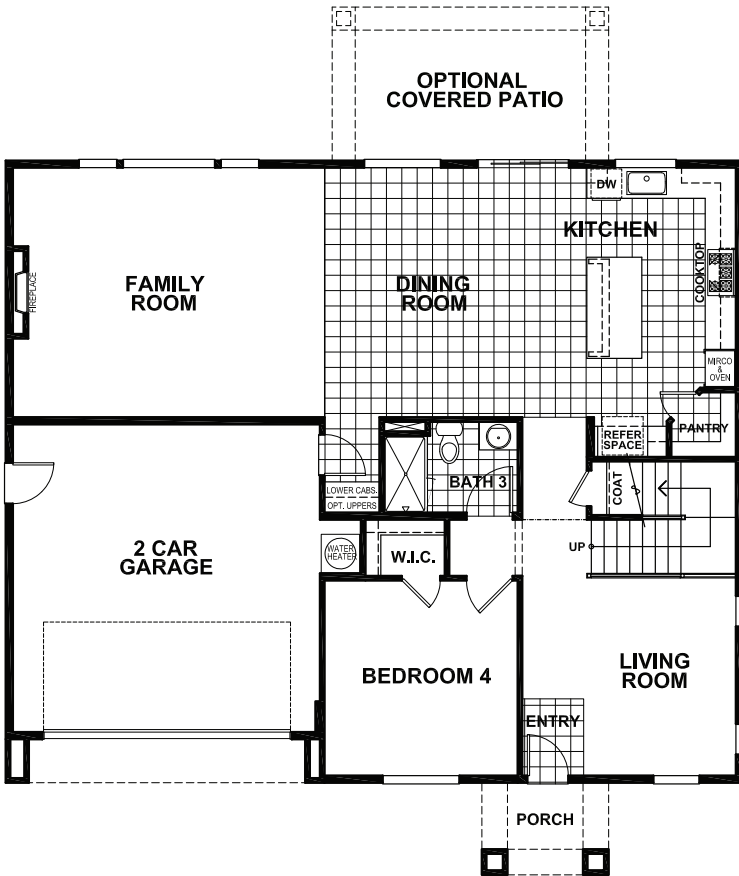

ROSEWOOD ESTATES - ROSE

APPROX 2,727 SQ FT | 4 BEDROOMS | 3 BATHS

FIRST

SECOND

ELEVATION A

ELEVATION B

Discovery Homes reserve the right to modify features, specifications, plans, elevations and pricing without notice and/or obligation. Standards and optional specifications vary per plan type. All square footage is approximate. Not all features are available in all plans. Entry, porches, ceilings, window sizes and wall configurations vary per plan and elevation. All renderings, maps, displays and handouts are for illustration purposes only and may not accurately depict the actual condition of the item being represented. See our sales representatives for details. Prices subject to change without notice.