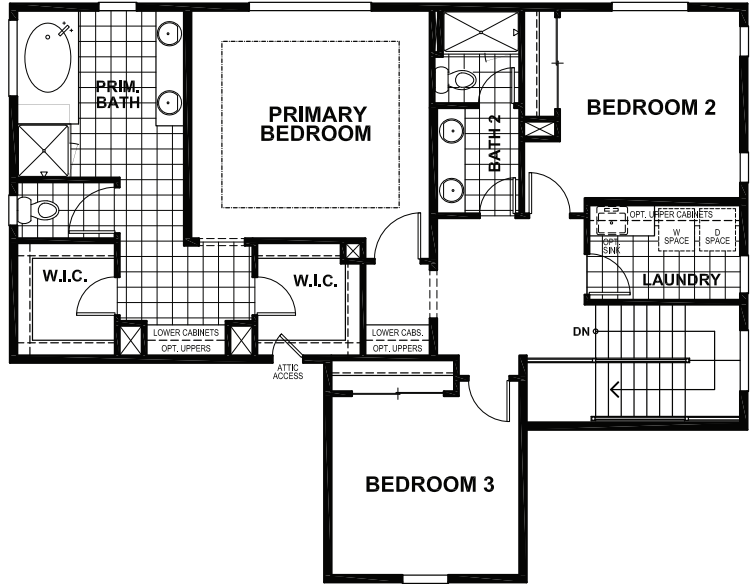

ROSEWOOD ESTATES - ROSE

APPROX 2,727 SQ FT | 4 BEDROOMS | 3 BATHS

FIRST

SECOND

ELEVATION A

ELEVATION B

Discovery Homes reserve the right to modify features, specifications, plans, elevations and pricing without notice and/or obligation. Standards and optional specifications vary per plan type. All square footage is approximate. Not all features are available in all plans. Entry, porches, ceilings, window sizes and wall configurations vary per plan and elevation. All renderings, maps, displays and handouts are for illustration purposes only and may not accurately depict the actual condition of the item being represented. See our sales representatives for details. Prices subject to change without notice.