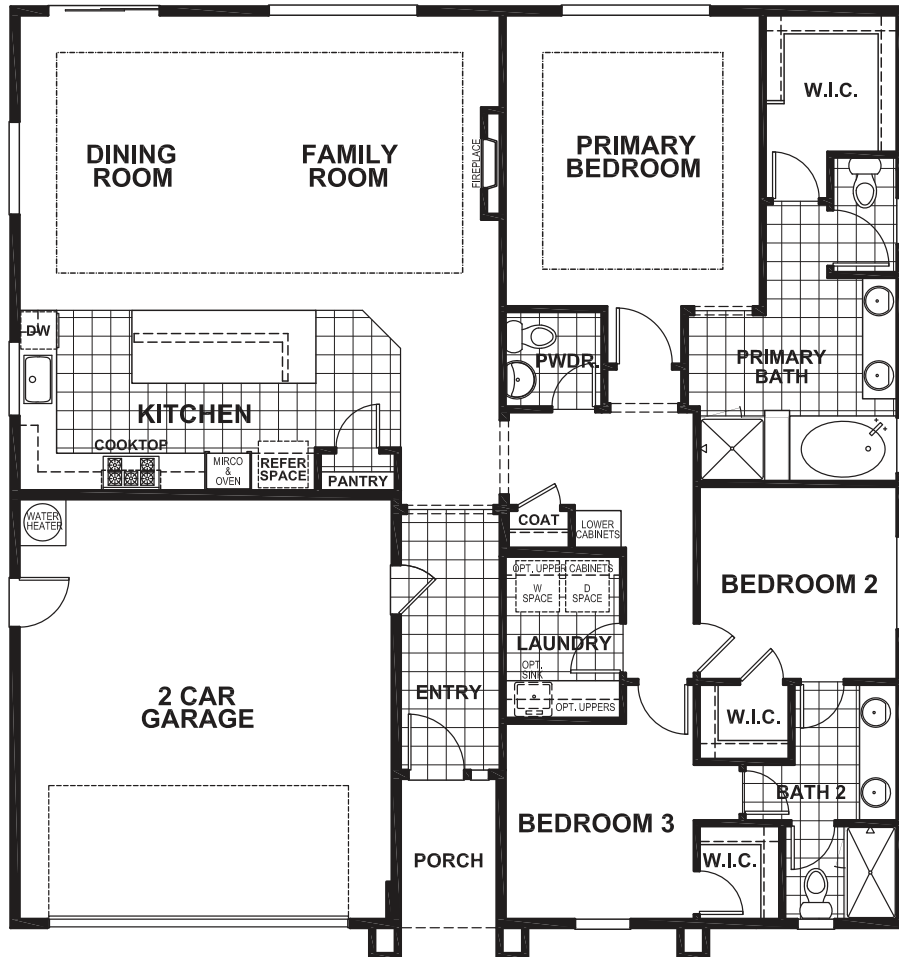

# ROSEWOOD ESTATES - LAUREL

APPROX 1,856 SQ FT | 3 BEDROOMS | 2.5 BATHS

ELEVATION A

ELEVATION B

Discovery Homes reserve the right to modify features, specifications, plans, elevations and pricing without notice and/or obligation. Standards and optional specifications vary per plan type. All square footage is approximate. Not all features are available in all plans. Entry, porches, ceilings, window sizes and wall configurations vary per plan and elevation. All renderings, maps, displays and handouts are for illustration purposes only and may not accurately depict the actual condition of the item being represented. See our sales representatives for details. Prices subject to change without notice. CA DRE#01519331