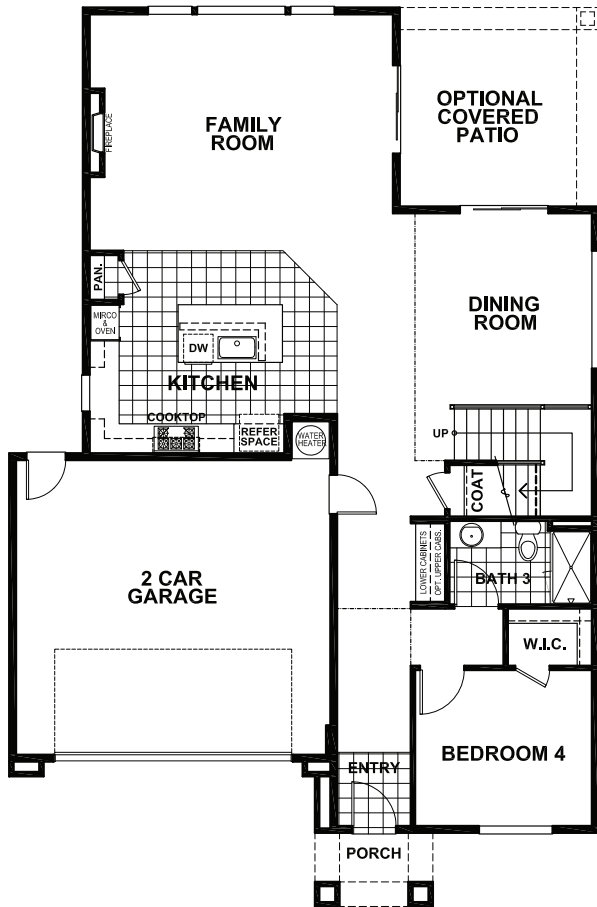

ROSEWOOD ESTATES - CABERNET

APPROX 2,881 SQ FT | 5 BEDROOMS | 3 BATHS

FIRST

SECOND

ELEVATION A

ELEVATION B

Discovery Homes reserve the right to modify features, specifications, plans, elevations and pricing without notice and/or obligation. Standards and optional specifications vary per plan type. All square footage is approximate. Not all features are available in all plans. Entry, porches, ceilings, window sizes and wall configurations vary per plan and elevation. All renderings, maps, displays and handouts are for illustration purposes only and may not accurately depict the actual condition of the item being represented. See our sales representatives for details. Prices subject to change without notice.