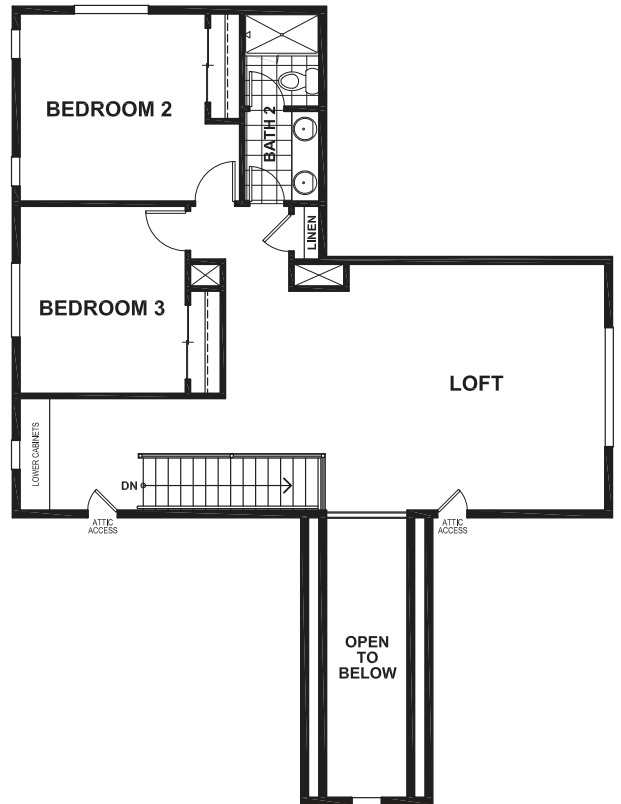

ROSEWOOD ESTATES - BORDEAUX

APPROX 2,743 SQ FT | 4 BEDROOMS | 3 BATHS

FIRST

SECOND

ELEVATION A

ELEVATION B

Discovery Homes reserve the right to modify features, specifications, plans, elevations and pricing without notice and/or obligation. Standards and optional specifications vary per plan type. All square footage is approximate. Not all features are available in all plans. Entry, porches, ceilings, window sizes and wall configurations vary per plan and elevation. All renderings, maps, displays and handouts are for illustration purposes only and may not accurately depict the actual condition of the item being represented. See our sales representatives for details. Prices subject to change without notice. CA DRE#01519331