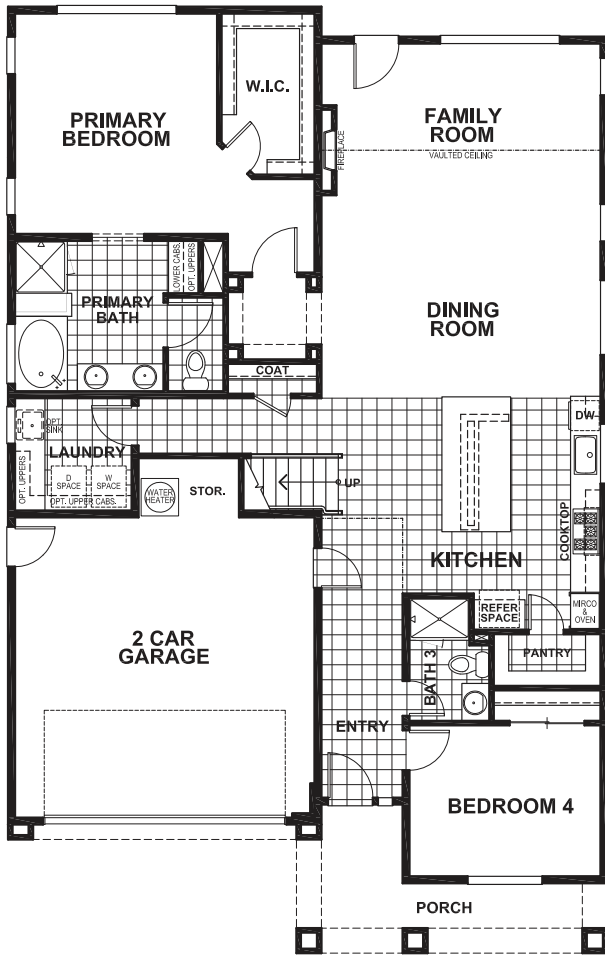

ROSEWOOD ESTATES - BORDEAUX

APPROX 2,743 SQ FT | 4 BEDROOMS | 3 BATHS

FIRST

SECOND

ELEVATION A

ELEVATION B

Discovery Homes reserve the right to modify features, specifications, plans, elevations and pricing without notice and/or obligation. Standards and optional specifications vary per plan type. All square footage is approximate. Not all features are available in all plans. Entry, porches, ceilings, window sizes and wall configurations vary per plan and elevation. All renderings, maps, displays and handouts are for illustration purposes only and may not accurately depict the actual condition of the item being represented. See our sales representatives for details. Prices subject to change without notice. CA DRE#01519331