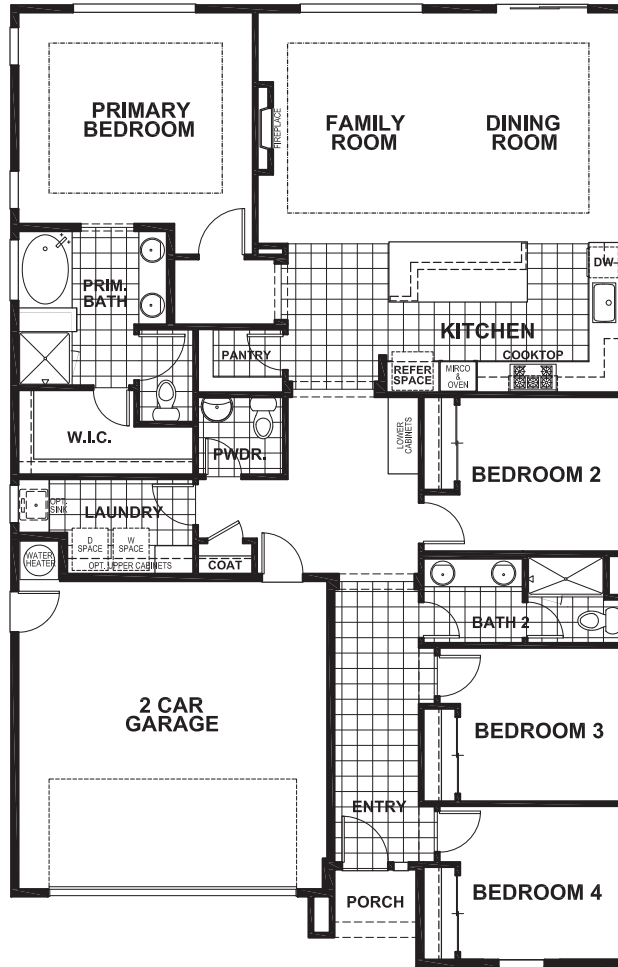

ROSEWOOD ESTATES - ALBARINO

APPROX 1,940 SQ FT | 4 BEDROOMS | 2.5 BATHS

ELEVATION A

ELEVATION B

Discovery Homes reserve the right to modify features, specifications, plans, elevations and pricing without notice and/or obligation. Standards and optional specifications vary per plan type. All square footage is approximate. Not all features are available in all plans. Entry, porches, ceilings, window sizes and wall configurations vary per plan and elevation. All renderings, maps, displays and handouts are for illustration purposes only and may not accurately depict the actual condition of the item being represented. See our sales representatives for details. Prices subject to change without notice. CA DRE#01519331