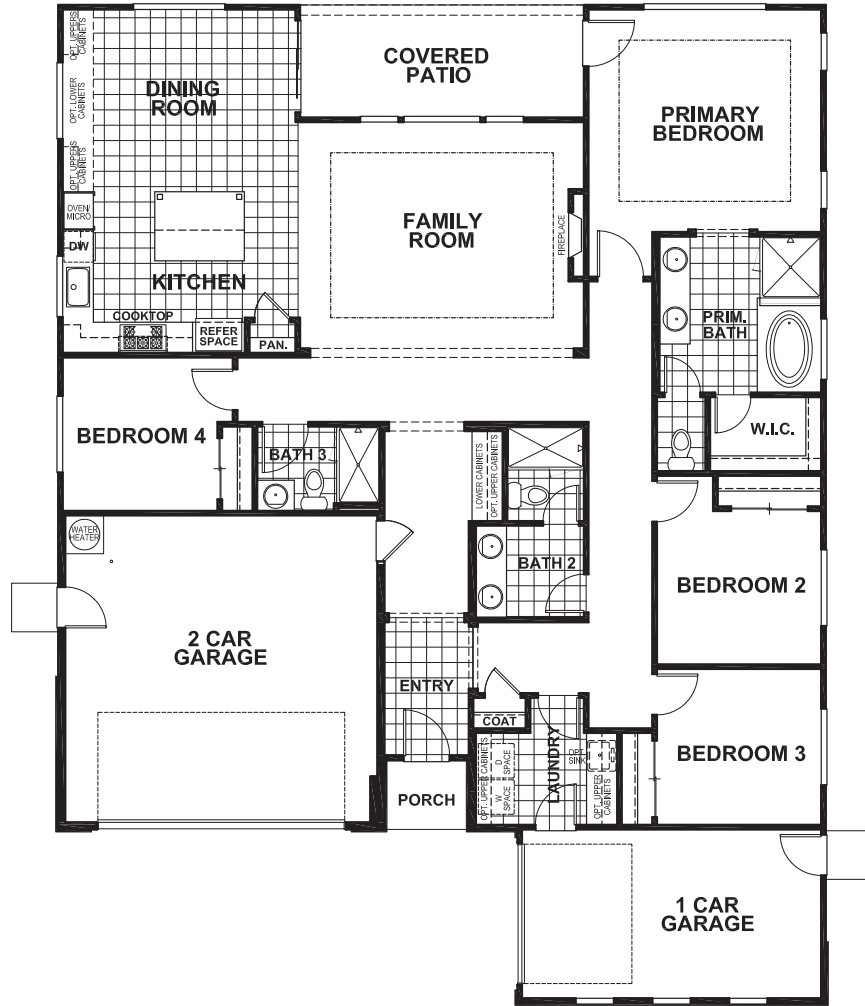

VANDENGATE - RESIDENCE 4

APPROX 2,908 SQ FT | 4 BEDROOMS | 3 BATHS

ELEVATION A

ELEVATION B

ELEVATION C

Discovery Homes reserve the right to modify features, specifications, plans, elevations and pricing without notice and/or obligation. Standards and optional specifications vary per plan type. All square footage is approximate. Not all features are available in all plans. Entry, porches, ceilings, window sizes and wall configurations vary per plan and elevation. All renderings, maps, displays and handouts are for illustration purposes only and may not accurately depict the actual condition of the item being represented. See our sales representatives for details. Prices subject to change without notice.