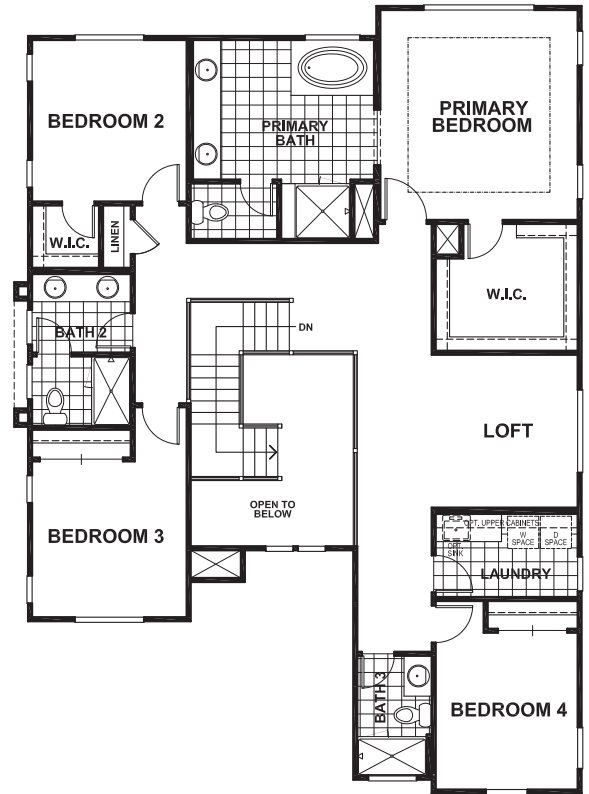

VANDENGATE - RESIDENCE 3

APPROX 3,247 SQ FT | 5 BEDROOMS | 4 BATHS

FIRST

SECOND

ELEVATION A

ELEVATION B

ELEVATION C

Discovery Homes reserve the right to modify features, specifications, plans, elevations and pricing without notice and/or obligation. Standards and optional specifications vary per plan type. All square footage is approximate. Not all features are available in all plans. Entry, porches, ceilings, window sizes and wall configurations vary per plan and elevation. All renderings, maps, displays and handouts are for illustration purposes only and may not accurately depict the actual condition of the item being represented. See our sales representatives for details. Prices subject to change without notice.