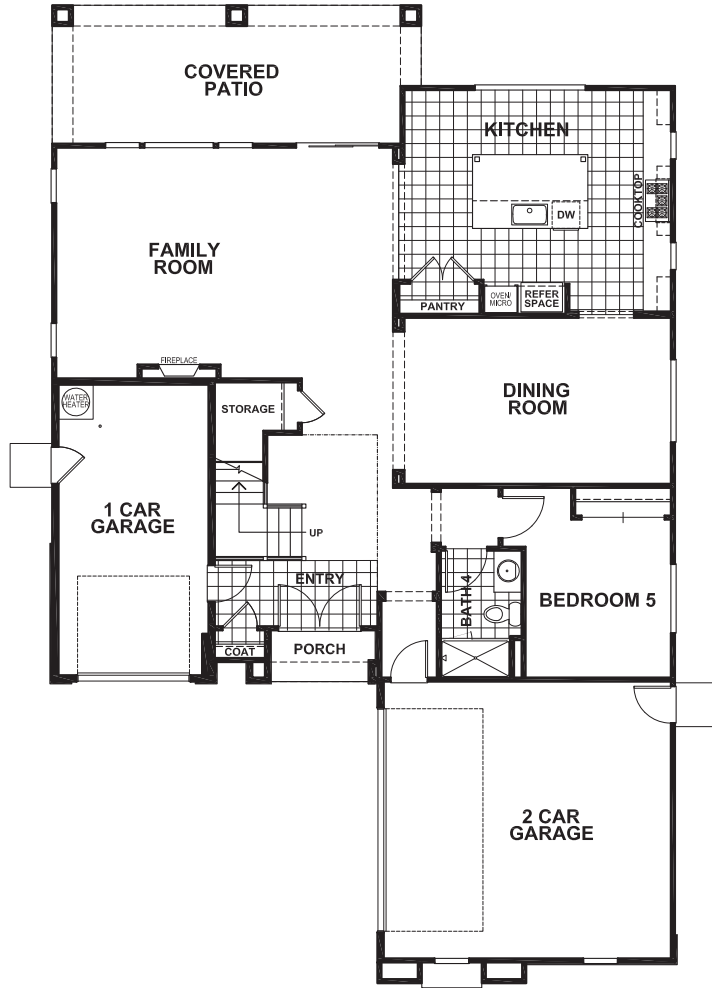

VANDENGATE - RESIDENCE 3

APPROX 3,247 SQ FT | 5 BEDROOMS | 4 BATHS

FIRST

SECOND

ELEVATION A

ELEVATION B

ELEVATION C

Discovery Homes reserve the right to modify features, specifications, plans, elevations and pricing without notice and/or obligation. Standards and optional specifications vary per plan type. All square footage is approximate. Not all features are available in all plans. Entry, porches, ceilings, window sizes and wall configurations vary per plan and elevation. All renderings, maps, displays and handouts are for illustration purposes only and may not accurately depict the actual condition of the item being represented. See our sales representatives for details. Prices subject to change without notice.