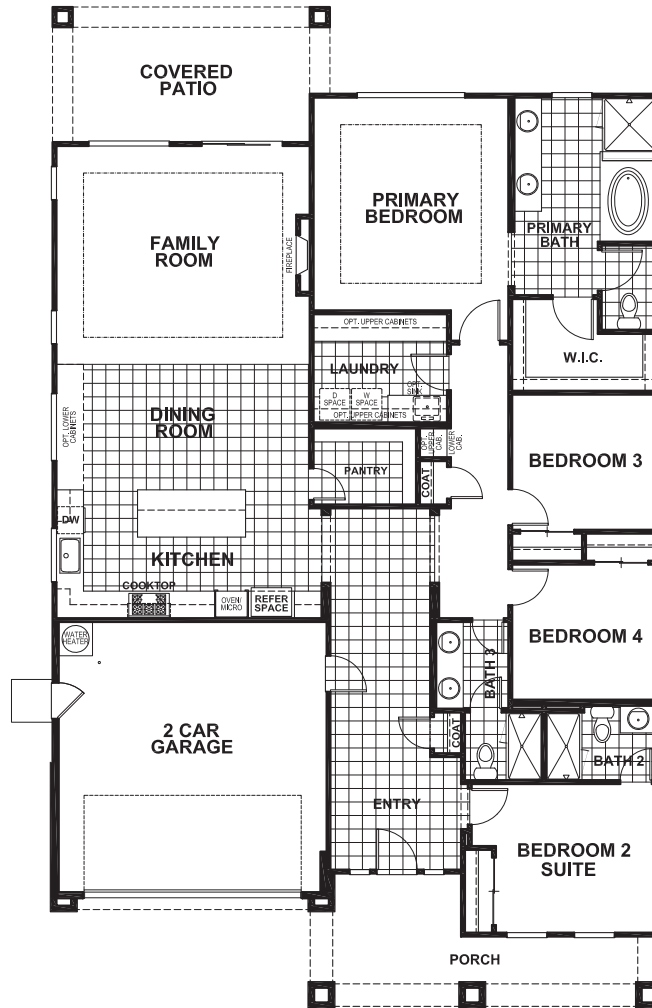

VANDENGATE - RESIDENCE 1

APPROX 2,221 SQ FT | 4 BEDROOMS | 3 BATHS

ELEVATION A

ELEVATION B

ELEVATION C

Discovery Homes reserve the right to modify features, specifications, plans, elevations and pricing without notice and/or obligation. Standards and optional specifications vary per plan type. All square footage is approximate. Not all features are available in all plans. Entry, porches, ceilings, window sizes and wall configurations vary per plan and elevation. All renderings, maps, displays and handouts are for illustration purposes only and may not accurately depict the actual condition of the item being represented. See our sales representatives for details. Prices subject to change without notice.