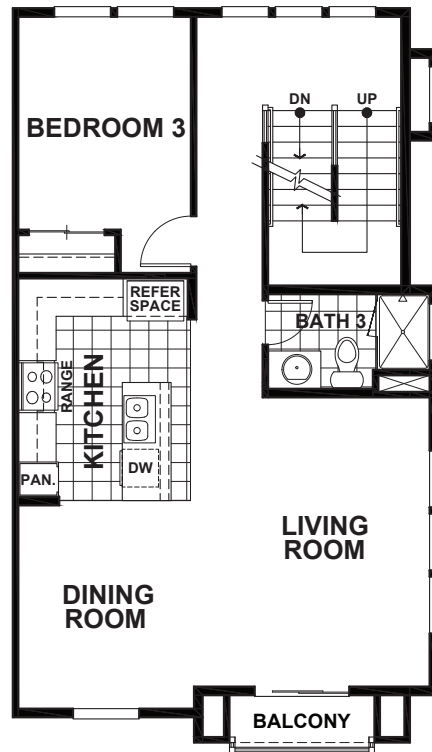

# VILLAS AT WALTERS PLACE - GALINDO

APPROX 1,838 SQ FT | 3 BEDROOMS | 3 BATHS

LOWER

MAIN

UPPER

Discovery Homes reserve the right to modify features, specifications, plans, elevations and pricing without notice and/or obligation. Standards and optional specifications vary per plan type. All square footage is approximate. Not all features are available in all plans. Entry, porches, ceilings, window sizes and wall configurations vary per plan and elevation. All renderings, maps, displays and handouts are for illustration purposes only and may not accurately depict the actual condition of the item being represented. See our sales representatives for details. Prices subject to change without notice.