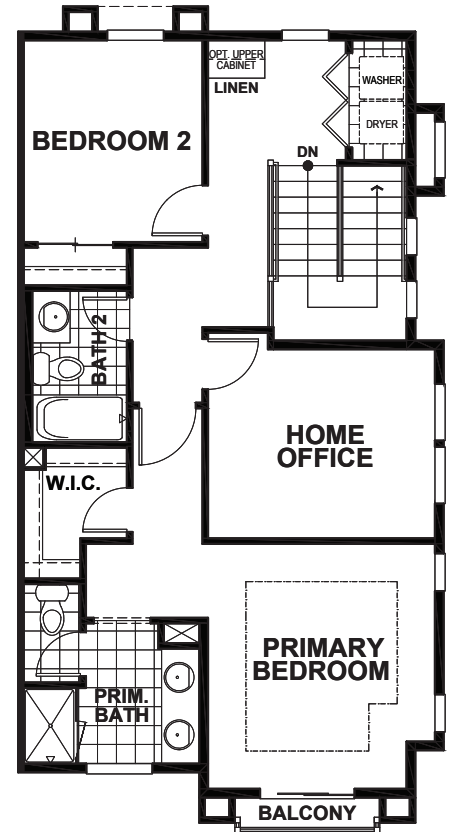

# VILLAS AT WALTERS PLACE - GALINDO

APPROX 1,838 SQ FT | 3 BEDROOMS | 3 BATHS

LOWER

MAIN

UPPER

Discovery Homes reserve the right to modify features, specifications, plans, elevations and pricing without notice and/or obligation. Standards and optional specifications vary per plan type. All square footage is approximate. Not all features are available in all plans. Entry, porches, ceilings, window sizes and wall configurations vary per plan and elevation. All renderings, maps, displays and handouts are for illustration purposes only and may not accurately depict the actual condition of the item being represented. See our sales representatives for details. Prices subject to change without notice.