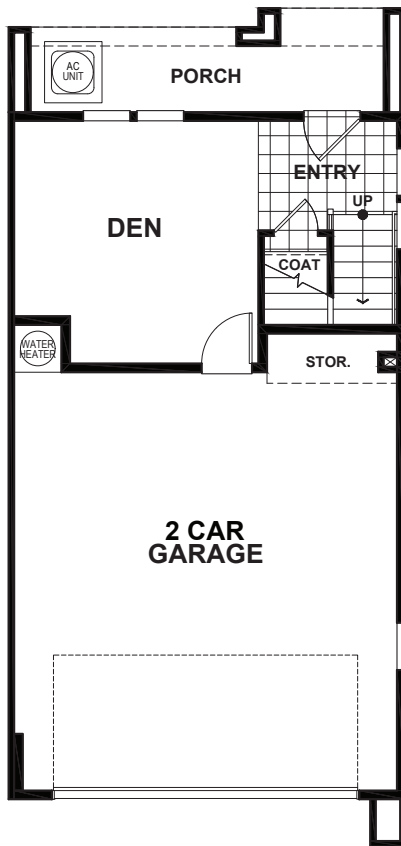

# VILLAS AT WALTERS PLACE - GALINDO

APPROX 1,838 SQ FT | 3 BEDROOMS | 3 BATHS

LOWER

MAIN

UPPER

Discovery Homes reserve the right to modify features, specifications, plans, elevations and pricing without notice and/or obligation. Standards and optional specifications vary per plan type. All square footage is approximate. Not all features are available in all plans. Entry, porches, ceilings, window sizes and wall configurations vary per plan and elevation. All renderings, maps, displays and handouts are for illustration purposes only and may not accurately depict the actual condition of the item being represented. See our sales representatives for details. Prices subject to change without notice.