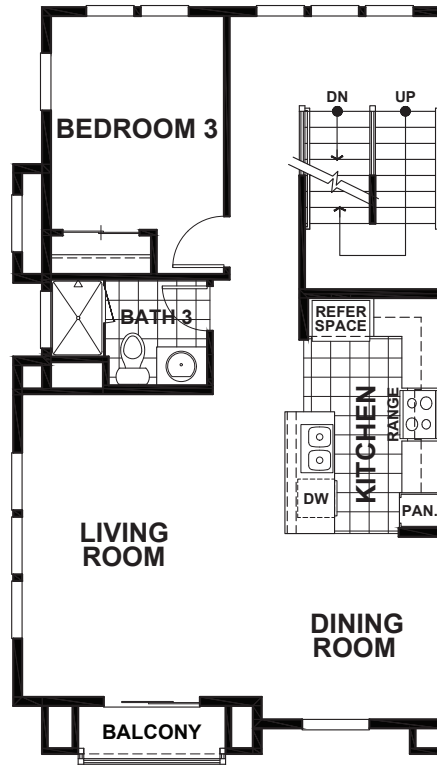

# VILLAS AT WALTERS PLACE - ESPERANZA

APPROX 1,825 SQ FT | 3 BEDROOMS | 3 BATHS

LOWER

MAIN

UPPER

Discovery Homes reserve the right to modify features, specifications, plans, elevations and pricing without notice and/or obligation. Standards and optional specifications vary per plan type. All square footage is approximate. Not all features are available in all plans. Entry, porches, ceilings, window sizes and wall configurations vary per plan and elevation. All renderings, maps, displays and handouts are for illustration purposes only and may not accurately depict the actual condition of the item being represented. See our sales representatives for details. Prices subject to change without notice.