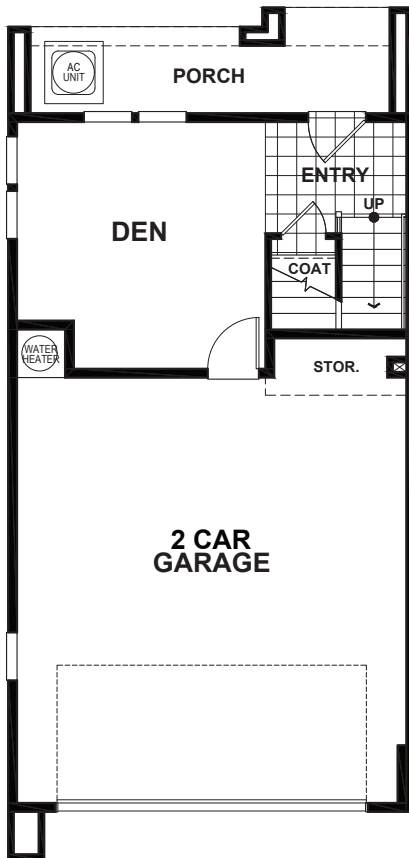

# VILLAS AT WALTERS PLACE - ESPERANZA

APPROX 1,825 SQ FT | 3 BEDROOMS | 3 BATHS

LOWER

MAIN

UPPER

Discovery Homes reserve the right to modify features, specifications, plans, elevations and pricing without notice and/or obligation. Standards and optional specifications vary per plan type. All square footage is approximate. Not all features are available in all plans. Entry, porches, ceilings, window sizes and wall configurations vary per plan and elevation. All renderings, maps, displays and handouts are for illustration purposes only and may not accurately depict the actual condition of the item being represented. See our sales representatives for details. Prices subject to change without notice.