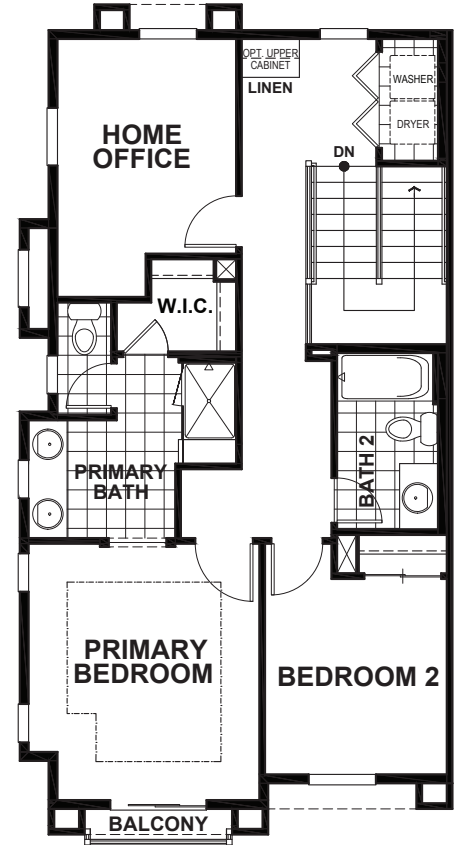

# VILLAS AT WALTERS PLACE - ESPERANZA

APPROX 1,825 SQ FT | 3 BEDROOMS | 3 BATHS

LOWER

MAIN

UPPER

Discovery Homes reserve the right to modify features, specifications, plans, elevations and pricing without notice and/or obligation. Standards and optional specifications vary per plan type. All square footage is approximate. Not all features are available in all plans. Entry, porches, ceilings, window sizes and wall configurations vary per plan and elevation. All renderings, maps, displays and handouts are for illustration purposes only and may not accurately depict the actual condition of the item being represented. See our sales representatives for details. Prices subject to change without notice.