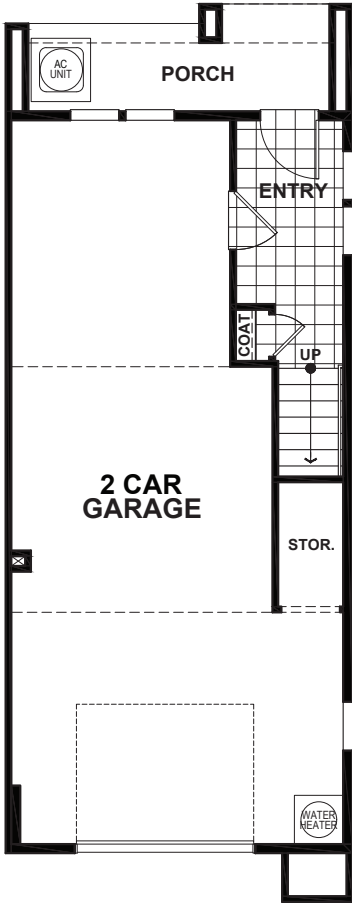

VILLAS AT WALTERS PLACE - BONAFACIO

APPROX 1,526 SQ FT | 3 BEDROOMS | 3 BATHS

LOWER

MAIN

UPPER

Discovery Homes reserve the right to modify features, specifications, plans, elevations and pricing without notice and/or obligation. Standards and optional specifications vary per plan type. All square footage is approximate. Not all features are available in all plans. Entry, porches, ceilings, window sizes and wall configurations vary per plan and elevation. All renderings, maps, displays and handouts are for illustration purposes only and may not accurately depict the actual condition of the item being represented. See our sales representatives for details. Prices subject to change without notice.