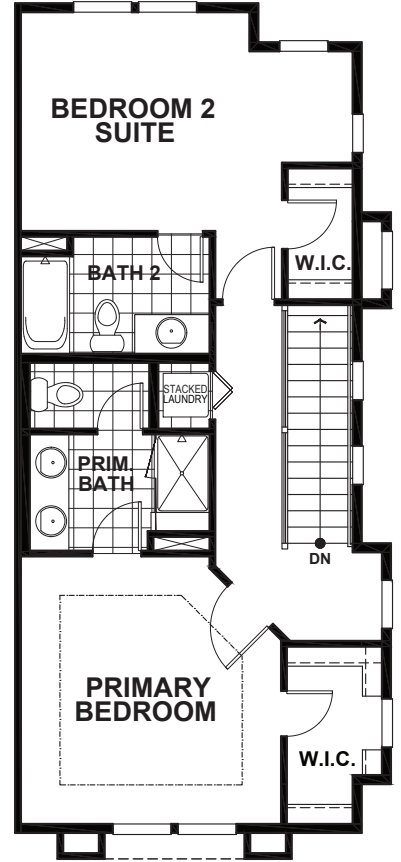

VILLAS AT WALTERS PLACE - BONAFACIO

APPROX 1,526 SQ FT | 3 BEDROOMS | 3 BATHS

LOWER

MAIN

UPPER

Discovery Homes reserve the right to modify features, specifications, plans, elevations and pricing without notice and/or obligation. Standards and optional specifications vary per plan type. All square footage is approximate. Not all features are available in all plans. Entry, porches, ceilings, window sizes and wall configurations vary per plan and elevation. All renderings, maps, displays and handouts are for illustration purposes only and may not accurately depict the actual condition of the item being represented. See our sales representatives for details. Prices subject to change without notice.