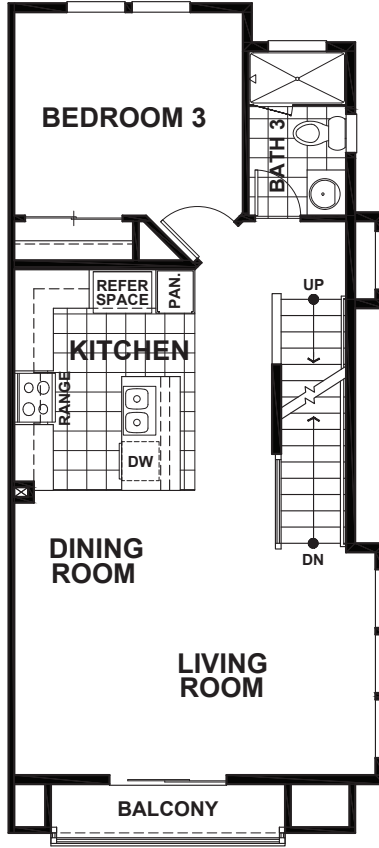

VILLAS AT WALTERS PLACE - BONAFACIO

APPROX 1,526 SQ FT | 3 BEDROOMS | 3 BATHS

LOWER

MAIN

UPPER

Discovery Homes reserve the right to modify features, specifications, plans, elevations and pricing without notice and/or obligation. Standards and optional specifications vary per plan type. All square footage is approximate. Not all features are available in all plans. Entry, porches, ceilings, window sizes and wall configurations vary per plan and elevation. All renderings, maps, displays and handouts are for illustration purposes only and may not accurately depict the actual condition of the item being represented. See our sales representatives for details. Prices subject to change without notice.