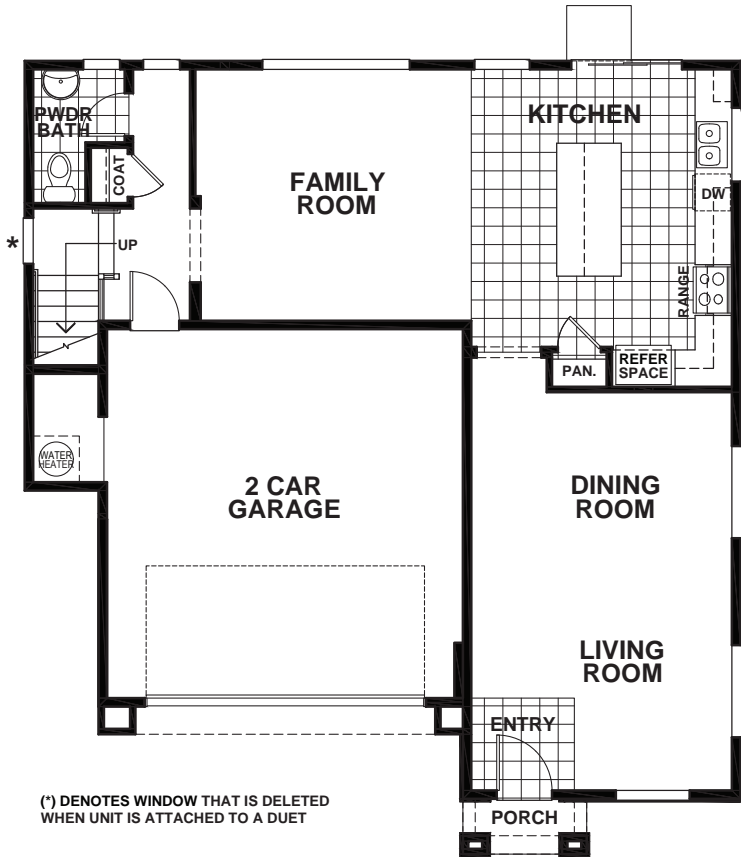

MIDWAY MEADOWS - BERRYESSA

APPROX 2,346 SQ FT | 4 BEDROOMS | 2.5 BATHS

FIRST

(*) DENOTES WINDOW THAT IS DELETED WHEN UNIT IS ATTACHED TO A DUET

SECOND

(*) DENOTES WINDOWS THAT ARE DELETED WHEN UNIT IS ATTACHED TO A DUET

ELEVATION A

Discovery Homes reserve the right to modify features, specifications, plans, elevations and pricing without notice and/or obligation. Standards and optional specifications vary per plan type. All square footage is approximate. Not all features are available in all plans. Entry, porches, ceilings, window sizes and wall configurations vary per plan and elevation. All renderings, maps, displays and handouts are for illustration purposes only and may not accurately depict the actual condition of the item being represented. See our sales representatives for details. Prices subject to change without notice.