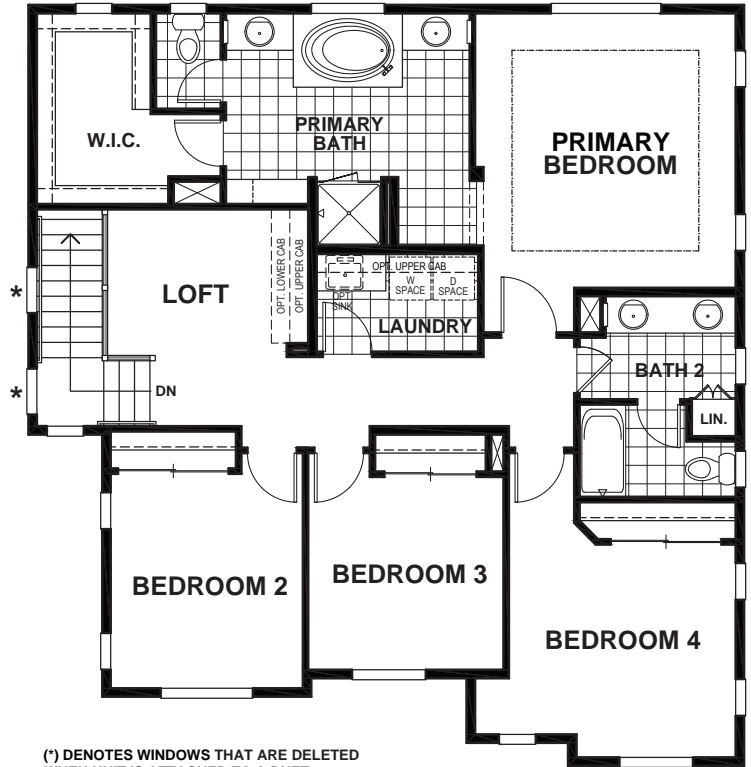

MIDWAY MEADOWS - BERRYESSA

APPROX 2,346 SQ FT | 4 BEDROOMS | 2.5 BATHS

FIRST

(*) DENOTES WINDOW THAT IS DELETED WHEN UNIT IS ATTACHED TO A DUET

SECOND

(*) DENOTES WINDOWS THAT ARE DELETED WHEN UNIT IS ATTACHED TO A DUET

ELEVATION A

Discovery Homes reserve the right to modify features, specifications, plans, elevations and pricing without notice and/or obligation. Standards and optional specifications vary per plan type. All square footage is approximate. Not all features are available in all plans. Entry, porches, ceilings, window sizes and wall configurations vary per plan and elevation. All renderings, maps, displays and handouts are for illustration purposes only and may not accurately depict the actual condition of the item being represented. See our sales representatives for details. Prices subject to change without notice.